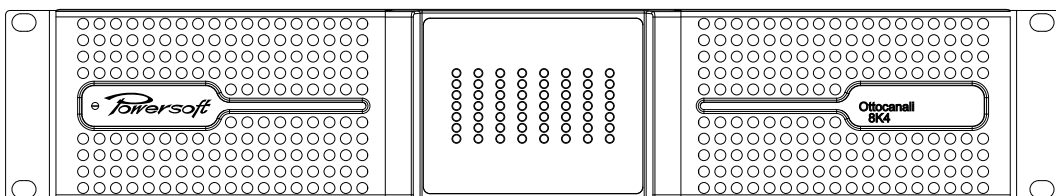

Duecanali Series and Ottocanali Series

BILL OF CONNECTORS

REV 1.0 July 2013

Duecanali Series

| Code | Q | Component | Description |
|----------|---|--|-------------------------|
| CN000345 | 1 | Phoenix plug MC 1.5/ 2-ST-3.81 I803578 | Remote aux command |
| CN000346 | 6 | Phoenix plug MC 1.5/ 3-ST-3.81 I803581 | Main/Aux input channels |
| CN000347 | 1 | Phoenix plug MC 1.5/ 4-ST-3.81 I803594 | Alarm out |
| CN000153 | 4 | Phoenix plug GMSTB 2.5/2-ST I766880 | Output channels |

Ottocanali 1204

| Code | Q | Component | Description |
|----------|---|--|--------------------------|
| CN000426 | 6 | Phoenix plug MC 1.5/ 12-ST-3.81 I803675 | Main/Aux input and Alarm |
| CN000347 | 2 | Phoenix plug MC 1.5/ 4-ST-3.81 I803594 | Auxiliary and Remote |
| CN000422 | 1 | Phoenix plug MSTB 2.5/16-ST-5.08 I757158 | Output channels |

Ottocanali 4K4, 8K8, 12K4

| Code | Q | Component | Description |
|----------|---|---|--------------------------|
| CN000426 | 6 | Phoenix plug MC 1.5/ 12-ST-3.81 I803675 | Main/Aux input and Alarm |
| CN000347 | 2 | Phoenix plug MC 1.5/ 4-ST-3.81 I803594 | Auxiliary and Remote |
| CN000503 | 2 | Phoenix plug DFK-PC 4/8-ST-7.62 I804962 | Output channels |