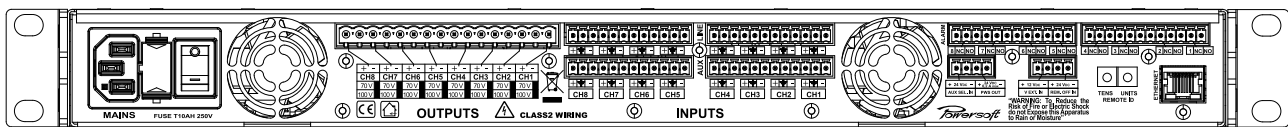

Duecanali Series and Ottocanali Series

BILL OF CONNECTORS

REV 1.0 July 2013

Duecanali Series

| Code | Q | Component | Description |
|----------|---|--|-------------------------|
| CN000345 | 1 | Phoenix plug MC 1.5/ 2-ST-3.81 I803578 | Remote aux command |
| CN000346 | 6 | Phoenix plug MC 1.5/ 3-ST-3.81 I803581 | Main/Aux input channels |
| CN000347 | 1 | Phoenix plug MC 1.5/ 4-ST-3.81 I803594 | Alarm out |
| CN000153 | 4 | Phoenix plug GMSTB 2.5/2-ST I766880 | Output channels |

Ottocanali 1204

| Code | Q | Component | Description |
|----------|---|--|--------------------------|
| CN000426 | 6 | Phoenix plug MC 1.5/ 12-ST-3.81 I803675 | Main/Aux input and Alarm |
| CN000347 | 2 | Phoenix plug MC 1.5/ 4-ST-3.81 I803594 | Auxiliary and Remote |
| CN000422 | 1 | Phoenix plug MSTB 2.5/16-ST-5.08 I757158 | Output channels |