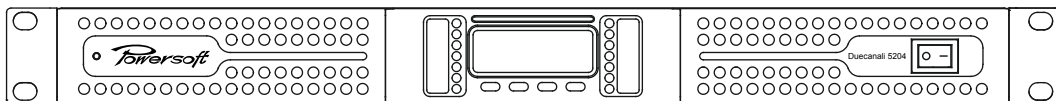

Duecanali Series and Ottocanali Series

BILL OF CONNECTORS

REV 1.0 July 2013

Duecanali Series

| Code | Q | Component | Description |
|----------|---|--|-------------------------|
| CN000345 | 1 | Phoenix plug MC 1.5/ 2-ST-3.81 I803578 | Remote aux command |
| CN000346 | 6 | Phoenix plug MC 1.5/ 3-ST-3.81 I803581 | Main/Aux input channels |
| CN000347 | 1 | Phoenix plug MC 1.5/ 4-ST-3.81 I803594 | Alarm out |
| CN000153 | 4 | Phoenix plug GMSTB 2.5/2-ST I766880 | Output channels |

Ottocanali 1204

| Code | Q | Component | Description |
|----------|---|--|--------------------------|
| CN000426 | 6 | Phoenix plug MC 1.5/ 12-ST-3.81 I803675 | Main/Aux input and Alarm |
| CN000347 | 2 | Phoenix plug MC 1.5/ 4-ST-3.81 I803594 | Auxiliary and Remote |
| CN000422 | 1 | Phoenix plug MSTB 2.5/16-ST-5.08 I757158 | Output channels |