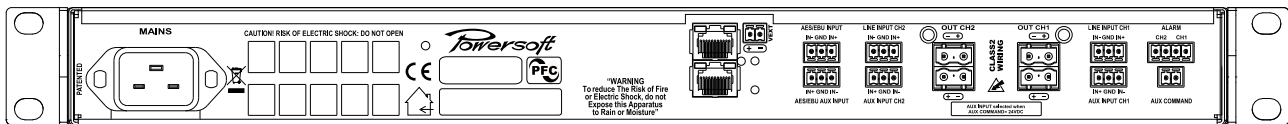

Duecanali Series and Ottocanali Series

BILL OF CONNECTORS

REV 1.0 July 2013

Duecanali Series

| Code | Q | Component | Description |
|----------|---|--|-------------------------|
| CN000345 | 1 | Phoenix plug MC 1.5/ 2-ST-3.81 I803578 | Remote aux command |
| CN000346 | 6 | Phoenix plug MC 1.5/ 3-ST-3.81 I803581 | Main/Aux input channels |
| CN000347 | 1 | Phoenix plug MC 1.5/ 4-ST-3.81 I803594 | Alarm out |
| CN000153 | 4 | Phoenix plug GMSTB 2.5/2-ST I766880 | Output channels |

Ottocanali 1204

| Code | Q | Component | Description |
|----------|---|--|--------------------------|
| CN000426 | 6 | Phoenix plug MC 1.5/ 12-ST-3.81 I803675 | Main/Aux input and Alarm |
| CN000347 | 2 | Phoenix plug MC 1.5/ 4-ST-3.81 I803594 | Auxiliary and Remote |
| CN000422 | 1 | Phoenix plug MSTB 2.5/16-ST-5.08 I757158 | Output channels |