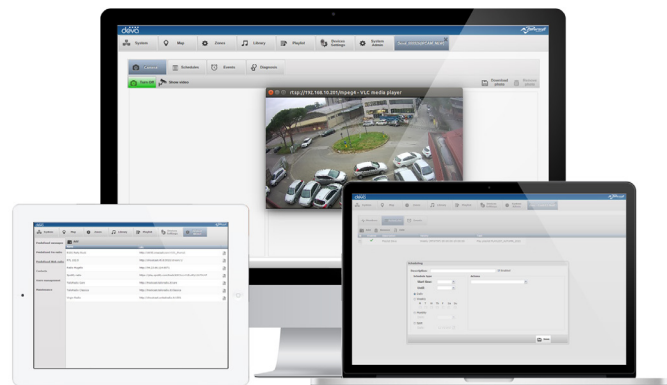

1 x 8" wide-range loudspeaker	☐	☐	☐
Spot LED light			☐
Infrared motion detector	☐		☐
Still picture resolution			1920x1080
Video resolution			1920x1080
Streaming video			☐
Auxiliary audio input	☐		☐
Auxiliary power audio output	☐		☐
Mobile	☐		☐
GPS module	☐		☐
Deva System Manager Guide	☐		☐

Other	
Localization	High sensitivity GPS module

Sensors	
Presence alarm	Infrared motion detector (120° horizontal plane, 100° vertical plane)
Telemetry (please contact us)	temperature, atmospheric pressure, humidity, light, gyroscope, tilt.

Hardware	
Plastic Casing	Weather-resistant IP65 from -20 to +70 C° (-4 +158 F°)
Dimensions	(appr.) L x W x H 300 x 300 x 450 mm / 11.81 x 11.81 x 17.71 in
Weight	(appr.) 10 kg / 22 lb

Accessories	
Control software	DSM: PC software for multi-DEVA network management system (multi-zone assignment, multi levels users and authentication, alarms and events management, and much more)
Solar panel (optional)	50 W
Mounting hardware (optional)	Wall or pole; steel; freely adjustable within a wide range